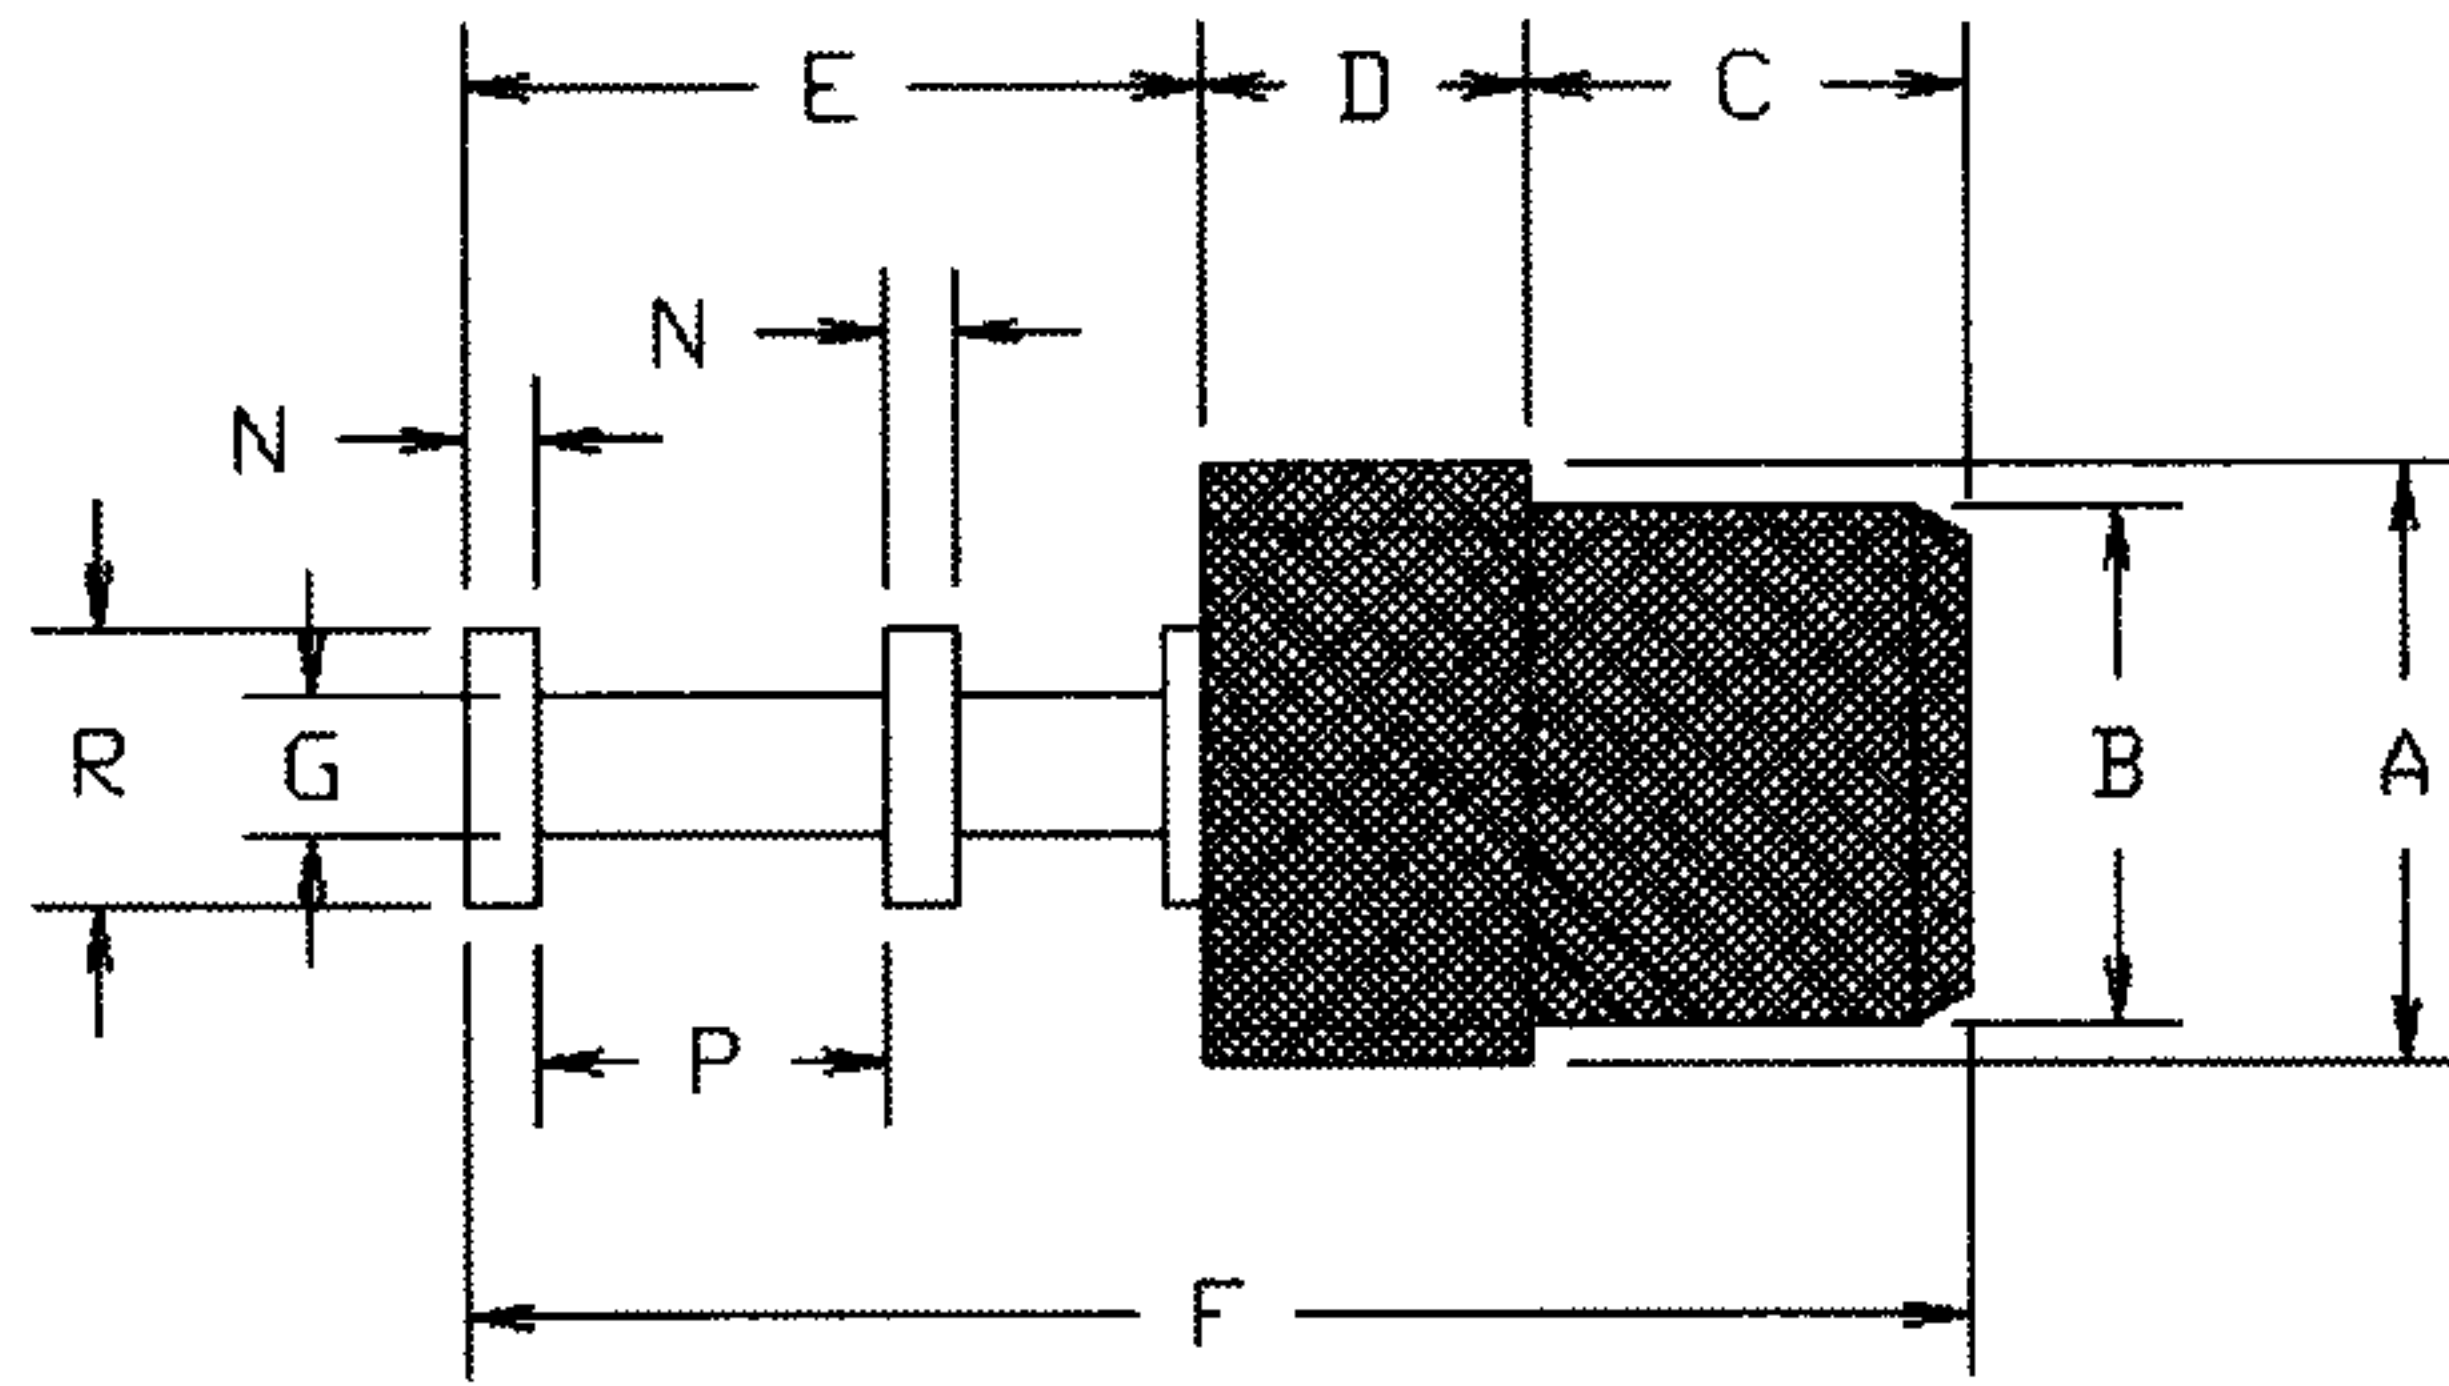

PTFE INSULATED TERMINALS

1102-XX- XX XX

BASIC PART NUMBER   FINISH   COLOR (SEE COLOR CHART)

PTFE COLOR CHART

- XX COLOR
- 10 BLACK
- 11 BROWN
- 12 RED
- 13 ORANGE
- 14 YELLOW
- 15 GREEN
- 16 BLUE
- 17 VIOLET
- 18 GRAY
- *19 WHITE
- STANDARD

FIG. 120

TERMINAL: BRASS
INSULATION: PTFE

FIG. 120

PART NO.	A	B	C	D	E	F	G	N	P	R
1102-01	.125	.093	.100	.040	.170	.310	.030	.020	.060	.060
1102-02	.125	.093	.080	.040	.210	.330	.040	.020	.100	.080
1102-03	.125	.093	.100	.040	.210	.350	.040	.020	.100	.080
1102-04	.125	.104	.087	.103	.156	.346	.046	.020	.046	.093
1102-05	.125	.104	.100	.103	.156	.359	.046	.020	.046	.093
1102-06	.156	.127	.156	.219	.156	.531	.046	.020	.046	.093
1102-07	.172	.130	.190	.040	.250	.480	.040	.020	.093	.093
1102-08	.187	.135	.150	.250	.250	.647	.040	.020	.093	.093
1102-10	.172	.148	.060	.040	.154	.254	.046	.020	.047	.093
1102-12	.172	.148	.140	.040	.154	.334	.046	.020	.047	.093
1102-13	.172	.148	.100	.040	.210	.350	.040	.020	.100	.080
1102-14	.172	.148	.110	.040	.210	.360	.040	.020	.100	.080
1102-15	.172	.148	.125	.040	.210	.375	.040	.020	.100	.080
1102-16	.172	.148	.125	.093	.210	.428	.040	.020	.100	.080
1102-17	.172	.148	.158	.093	.210	.461	.040	.020	.100	.080
1102-18	.172	.148	.250	.040	.210	.500	.040	.020	.100	.080
1102-21	.172	.148	.165	.040	.250	.455	.040	.020	.093	.093
1102-22	.172	.148	.180	.040	.250	.470	.040	.020	.093	.093
1102-23	.172	.148	.110	.125	.250	.482	.040	.020	.093	.093
1102-24	.172	.148	.250	.040	.250	.540	.040	.020	.093	.093
1102-25	.172	.148	.165	.187	.250	.598	.040	.020	.093	.093
1102-26	.172	.152	.100	.040	.156	.296	.047	.020	.047	.093
1102-27	.172	.152	.150	.040	.156	.346	.047	.020	.047	.093
1102-28	.172	.152	.165	.040	.156	.361	.047	.020	.047	.093
1102-29	.172	.152	.088	.040	.207	.335	.047	.020	.100	.093
1102-30	.172	.152	.100	.040	.207	.347	.047	.020	.100	.093
1102-31	.187	.165	.150	.125	.156	.431	.046	.020	.046	.093
1102-32	.187	.165	.125	.187	.156	.468	.046	.020	.046	.093
1102-33	.187	.165	.150	.187	.156	.493	.046	.020	.046	.093
1102-34	.187	.165	.150	.250	.156	.556	.046	.020	.046	.093
1102-35	.187	.165	.100	.400	.156	.656	.046	.020	.046	.093
1102-36	.187	.165	.300	.250	.156	.706	.046	.020	.046	.093
1102-37	.187	.165	.150	.400	.156	.706	.046	.020	.046	.093
1102-38	.187	.165	.150	.125	.210	.485	.040	.020	.100	.093
1102-40	.187	.165	.150	.125	.246	.522	.040	.020	.093	.093
1102-41	.187	.165	.150	.187	.246	.583	.040	.020	.093	.093
1102-42	.187	.165	.150	.250	.246	.646	.040	.020	.093	.093
1102-43	.187	.165	.150	.400	.246	.796	.040	.020	.093	.093
1102-44	.187	.165	.100	.400	.250	.750	.040	.020	.093	.093
1102-45	.187	.165	.150	.125	.281	.556	.046	.031	.093	.125
1102-46	.187	.165	.100	.175	.281	.556	.046	.031	.093	.125
1102-47	.187	.165	.150	.187	.281	.618	.046	.031	.093	.125
1102-48	.187	.165	.200	.200	.281	.681	.046	.031	.093	.125
1102-49	.187	.165	.150	.250	.281	.681	.046	.031	.093	.125
1102-50	.187	.165	.200	.350	.281	.831	.046	.031	.093	.125