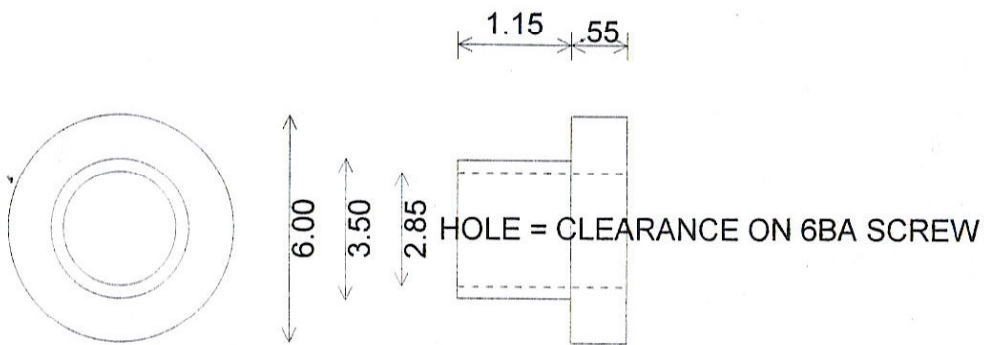

TITLE;

A22 4026 INSULATING BUSH

DIM.
MM

TOL.
+ 0 - 0.1

SCALE.
NTS

DWN. JGW

DATE. 3/8/95

ISSUE
01 ORIGINAL